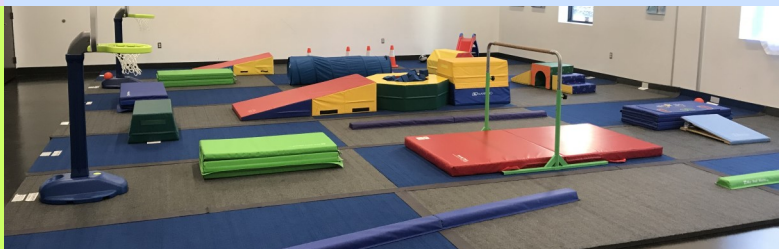

## Adult Pickleball Program

Pickleball is a fun paddle sport for all ages combining elements of tennis, ping pong and badminton. This 4 class program will teach pickleball fundamentals, along with game strategies and rules. Pickleball paddles will be supplied, but feel free to bring your own if you have one.

## Daytime Gymnastics Open Gym

**Dates:** Tuesdays & Thursdays

**Time:** 10:00am-Noon

*\*no gym on Nov 28, Dec 24-Jan 2*

**Fee:** \$1 per child

**Location:** Fairway City Hall

**Ages:** 6 and under

\*\*\*Children must be supervised by an adult\*\*\*

↓ **Planning a Fall/Winter birthday party? Look no further, we have you covered!** ↓

## Gymnastics Party Package

The Gymnastics Party Package is available for groups ranging from 10-20. Flexible week day or weekend party times available.

The Gymnastics Party Package includes:

- \* 1 hour in the gymnastics room
- \* 30 minutes in the party room
- \* 1 slice of pizza per person
- \* 1 drink for each person
- \* 1 bag of chips for each person
- \* 1 ice cream treat for each person